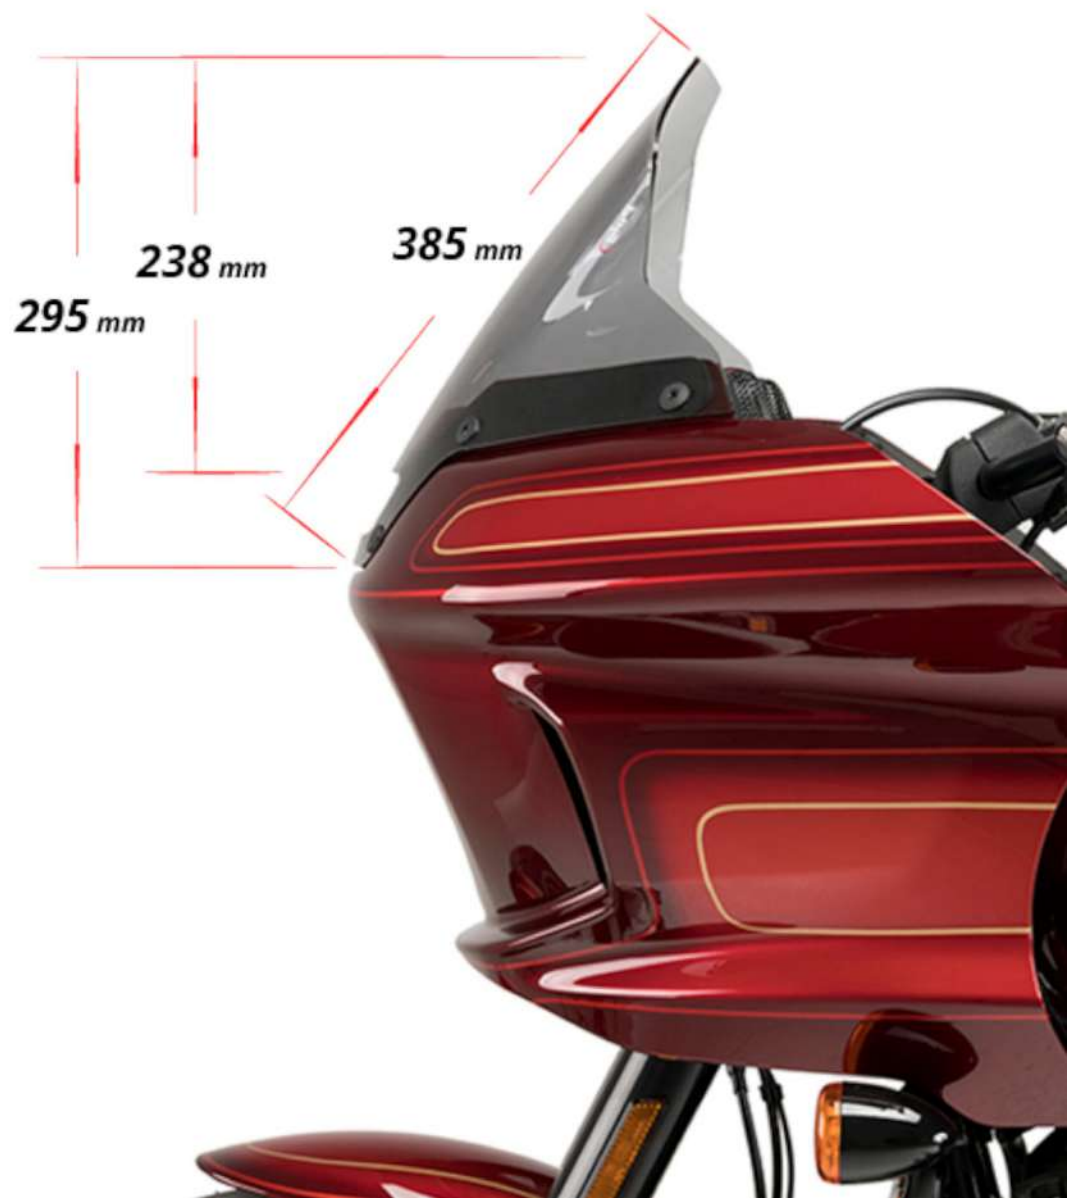

CÚPULA HIGH-ROAD TOURING

REF. 21366

21366W +60mm/+2,36in

21366F +60mm/+2,36in

OEM

**HIGH ROAD SPORT** SCREEN  
REF. 21472F

**HIGH ROAD TOURING** SCREEN  
REF. 21366H

**HIGH ROAD SPORT** SCREEN  
REF. 21472F

**HIGH ROAD TOURING** SCREEN  
REF. 21366H